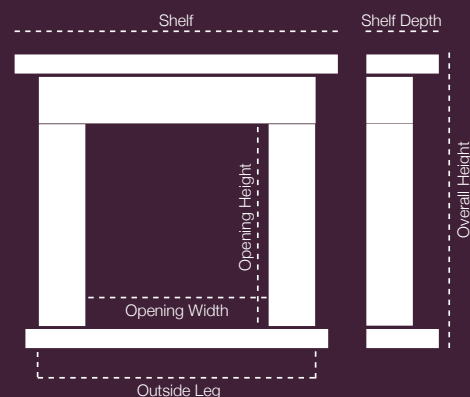

Suite Dimensions

Whilst every effort has been made to ensure the accuracy of the product specifications are correct errors do sometimes occur. We continually develop our products through design as such specifications may change without notice.

All of our fireplaces can be made in any size and from the majority of materials, so your fireplace is truly bespoke. Sizes are for guidance only, if you require any specific size please contact your local stockist.