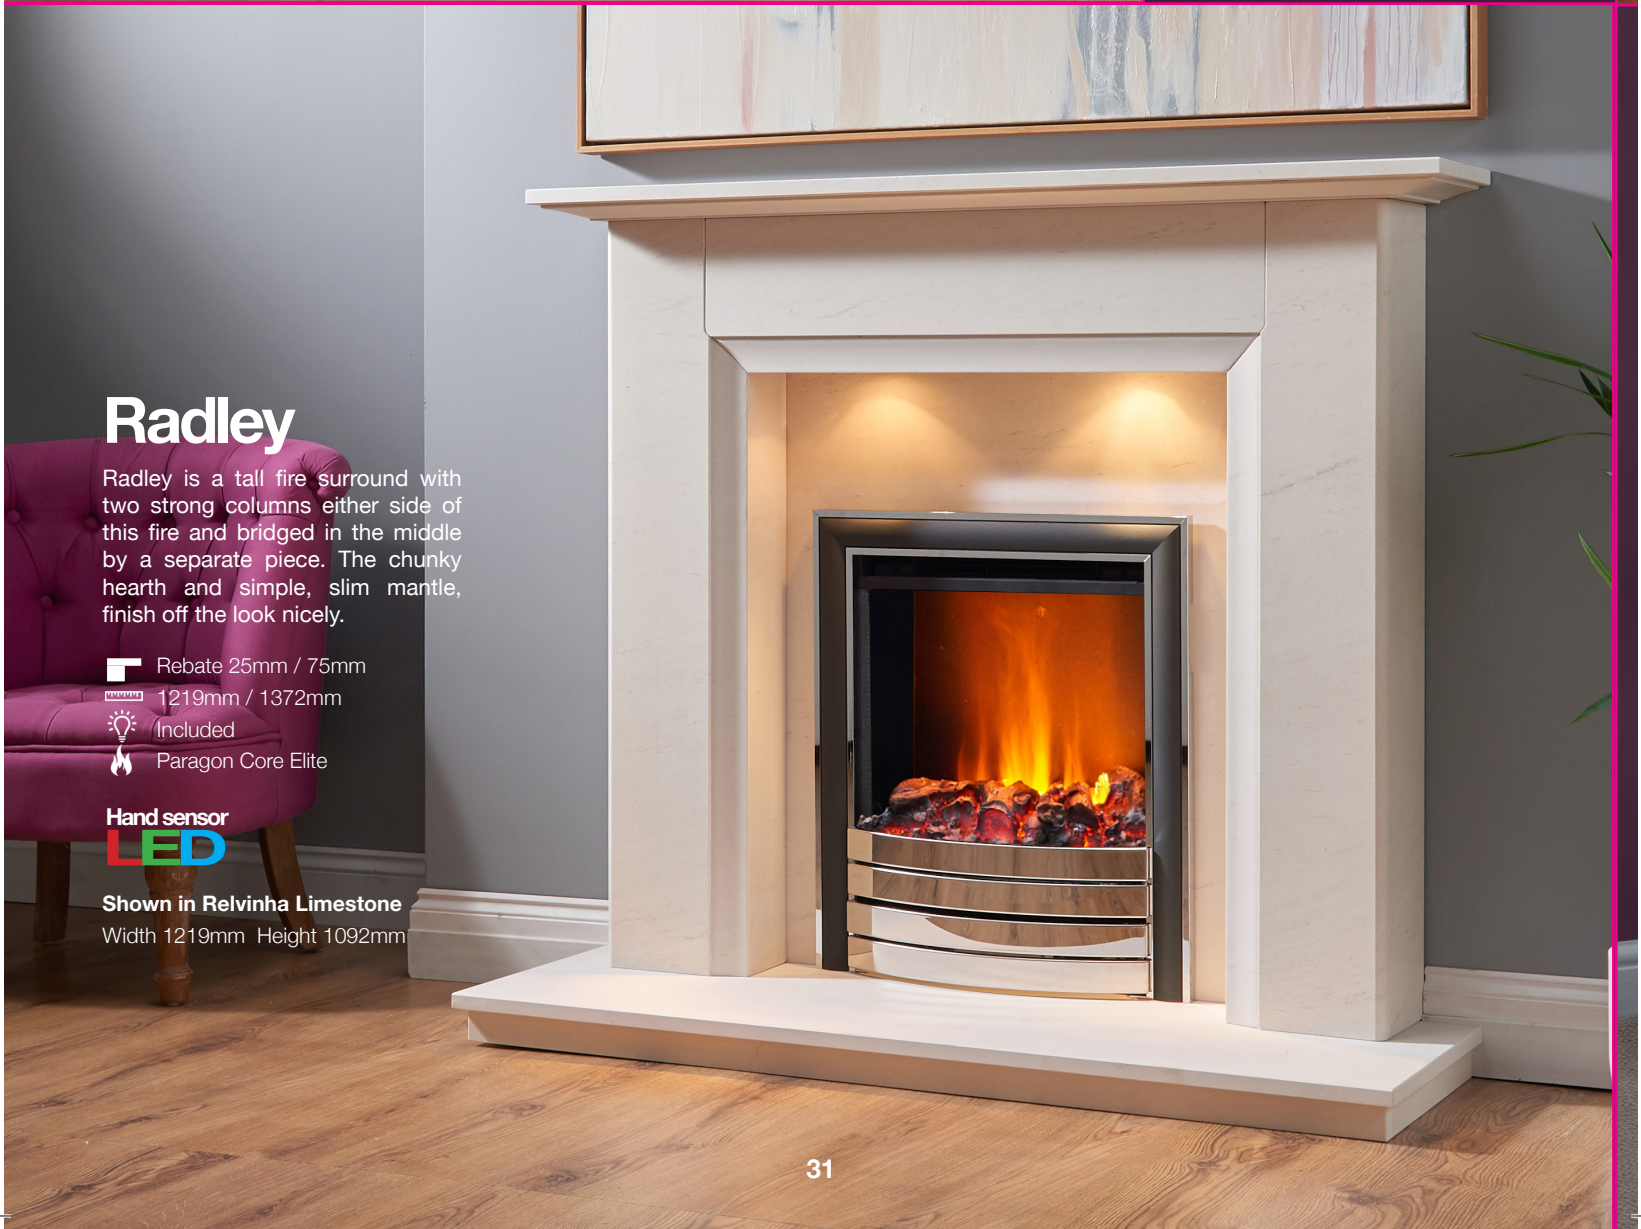

Radley

Radley is a tall fire surround with two strong columns either side of this fire and bridged in the middle by a separate piece. The chunky hearth and simple, slim mantle, finish off the look nicely.

Rebate 25mm / 75mm

1219mm / 1372mm

Included

Paragon Core Elite

Hand sensor
LED

Shown in Relvinha Limestone

Width 1219mm Height 1092mm